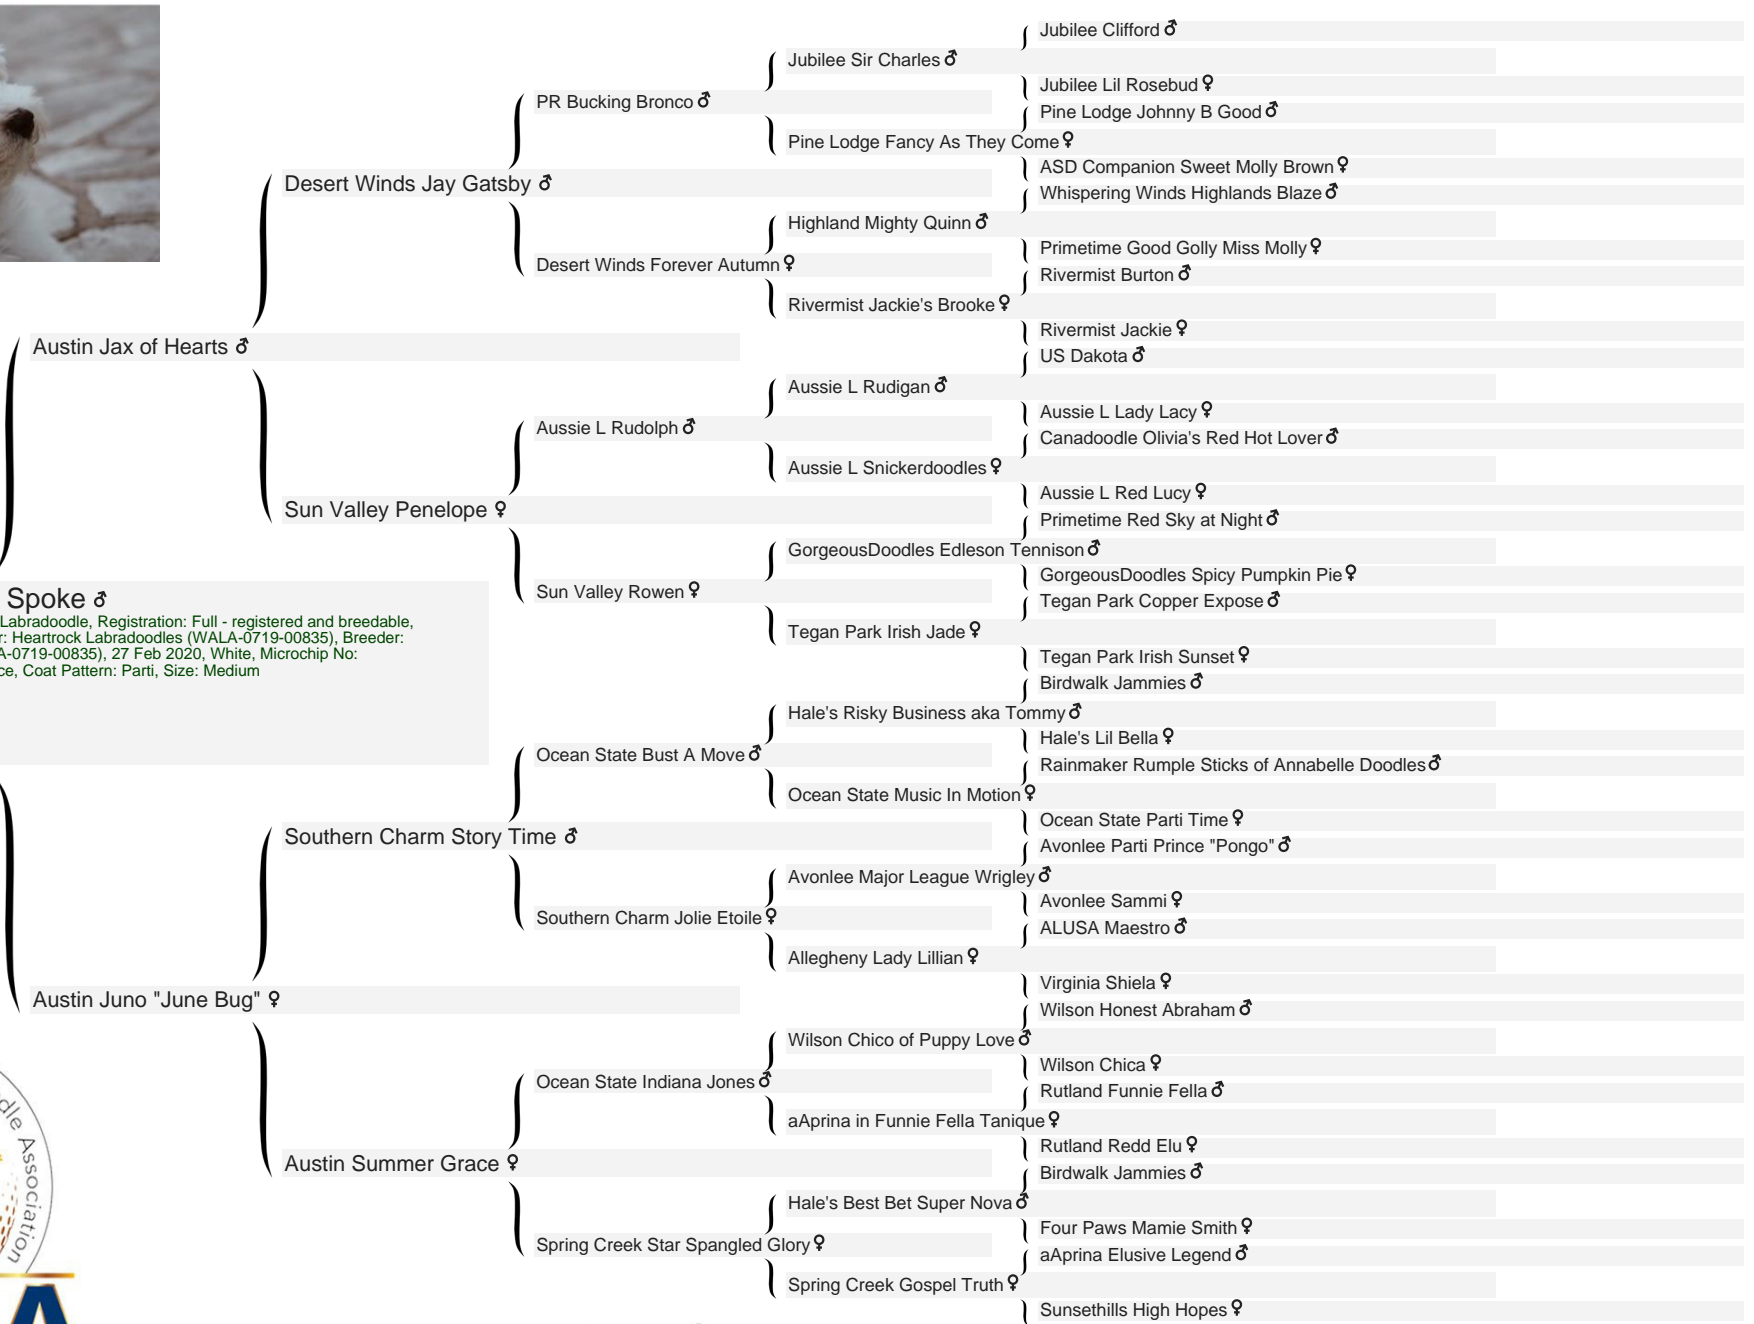

♂ Heartrock Broken Spoke

Heartrock Broken Spoke ♂
 WALA00037787, M Australian Labradoodle, Registration: Full - registered and breedable,
 Breeding Status: Active, Owner: Heartrock Labradoodles (WALA-0719-00835), Breeder:
 Heartrock Labradoodles (WALA-0719-00835), 27 Feb 2020, White, Microchip No:
 93900007321863, Coat: Fleece, Coat Pattern: Parti, Size: Medium

WALA